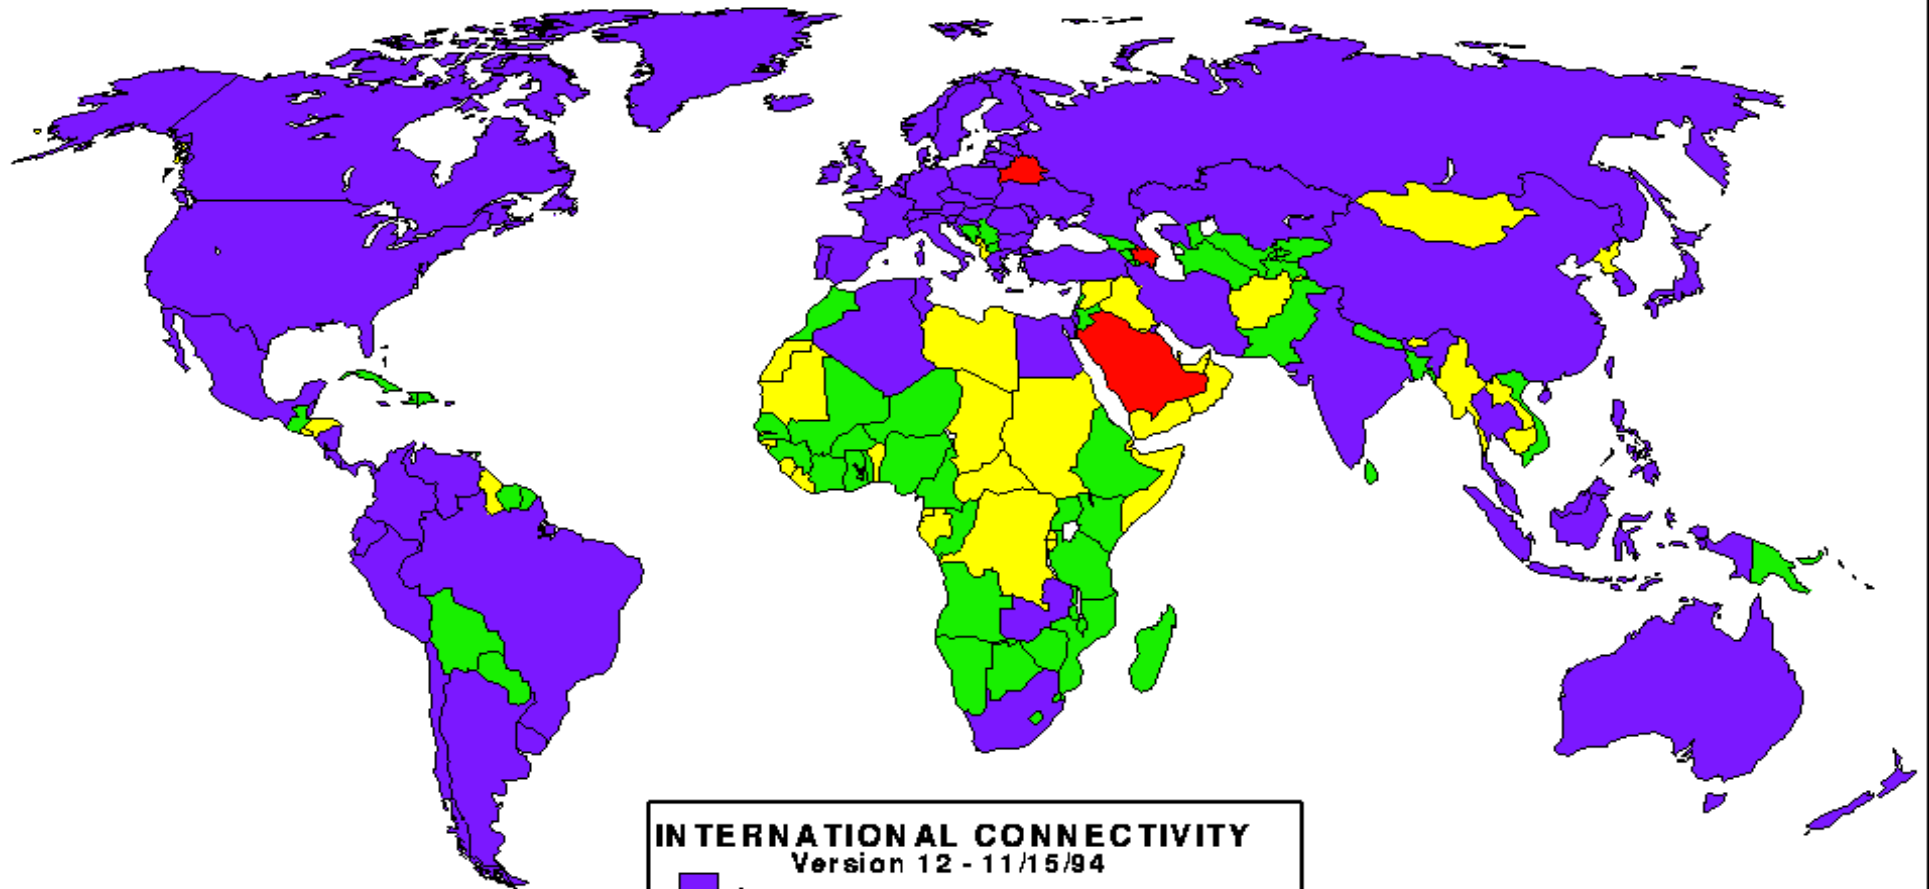

Internet Connectivity

Global Internet Connectivity

INTERNATIONAL CONNECTIVITY
Version 12 - 11/15/94

-  Internet
-  Bitnet but not Internet
-  EMail Only (UUCP, FidoNet)
-  No Connectivity

Copyright © 1994
Larry Landweber
and the Internet Society.
Unlimited permission to
copy or use is hereby granted
subject to inclusion of
this copyright notice.

This map may be obtained via anonymous ftp
from <ftp.cs.wisc.edu>, connectivity_table directory

Internet NSFNet Backbone Connectivity

Countries

Dec.87
Source:

Dec.88

Dec.89

Dec.90

Dec.91