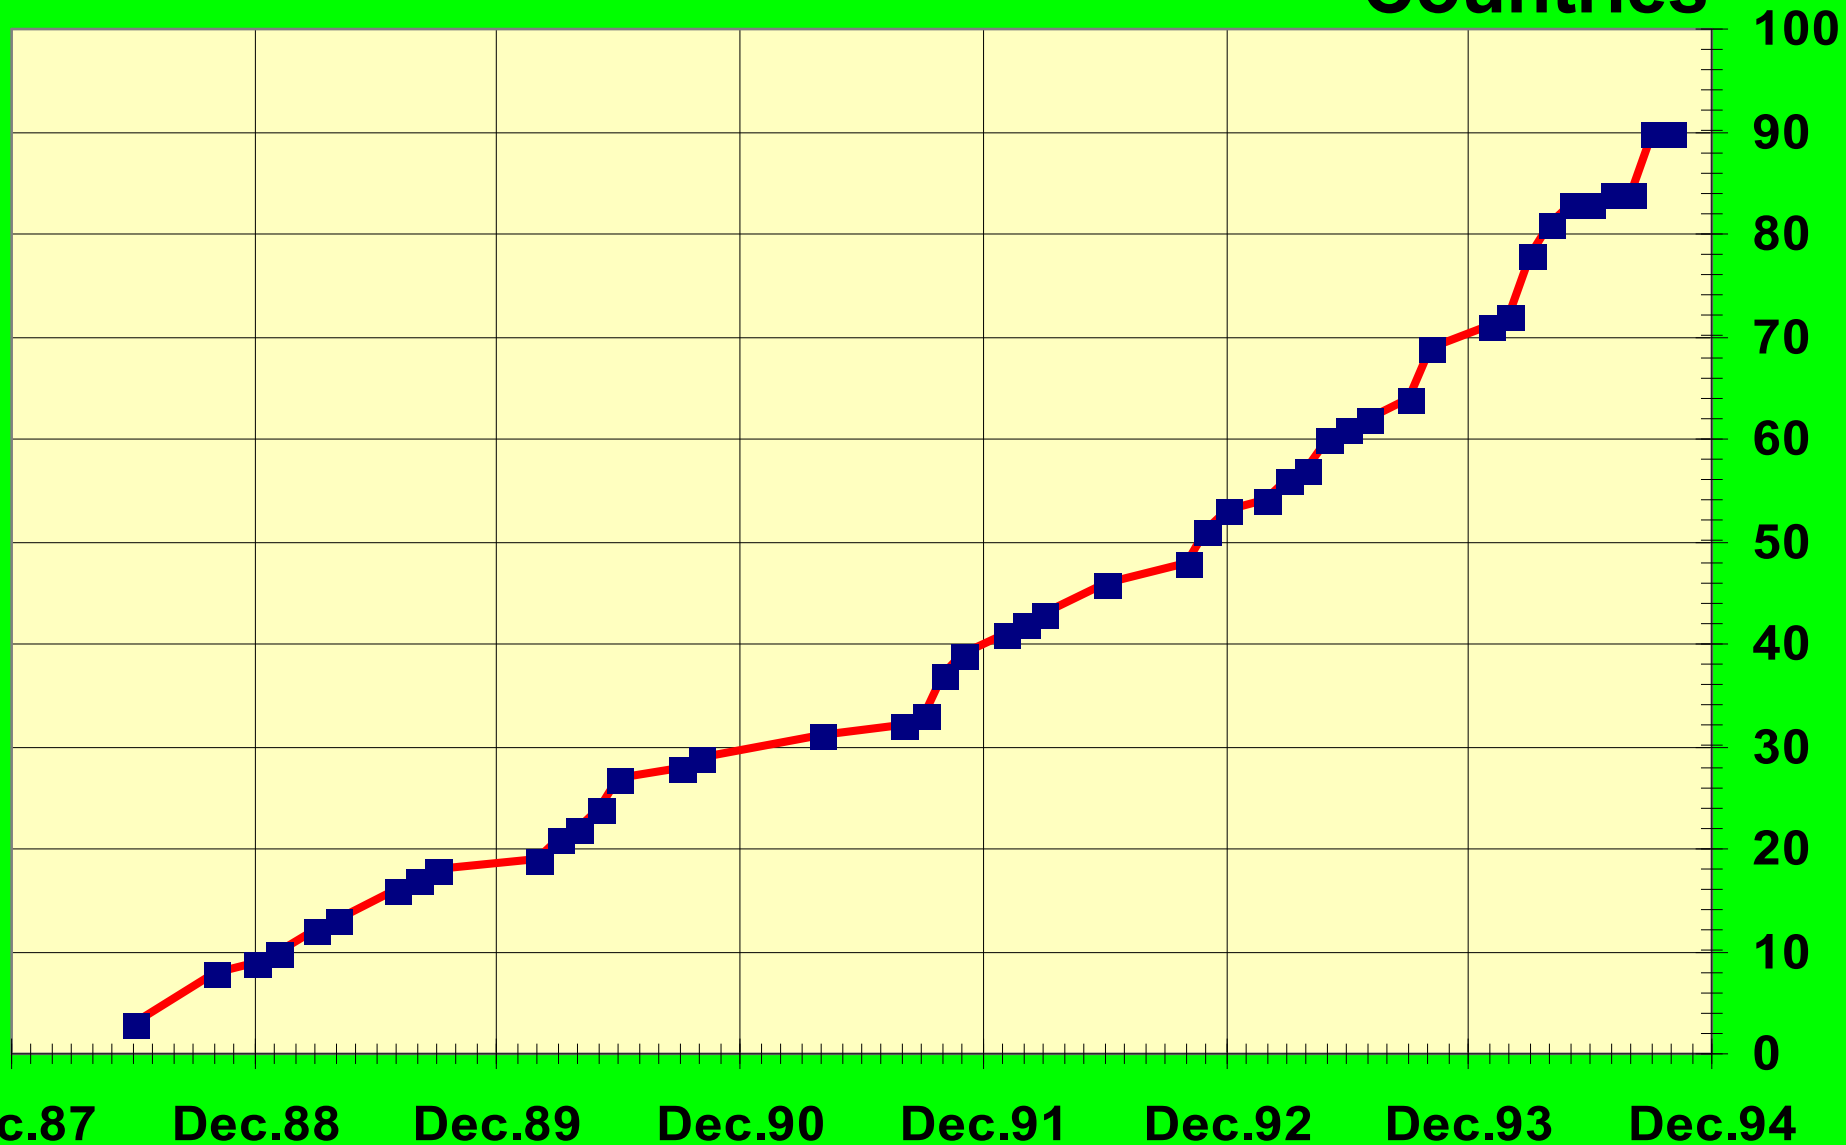

Internet NSFNet Backbone Connectivity

Countries

Dec.87
Source:

Dec.88

Dec.89

Dec.90

Dec.91

Dec.92

Dec.93

Dec.94

<ftp://nic.merit.edu/statistics/nsfnet>

copyright © 1994 A.M.Rutkowski & Internet Society